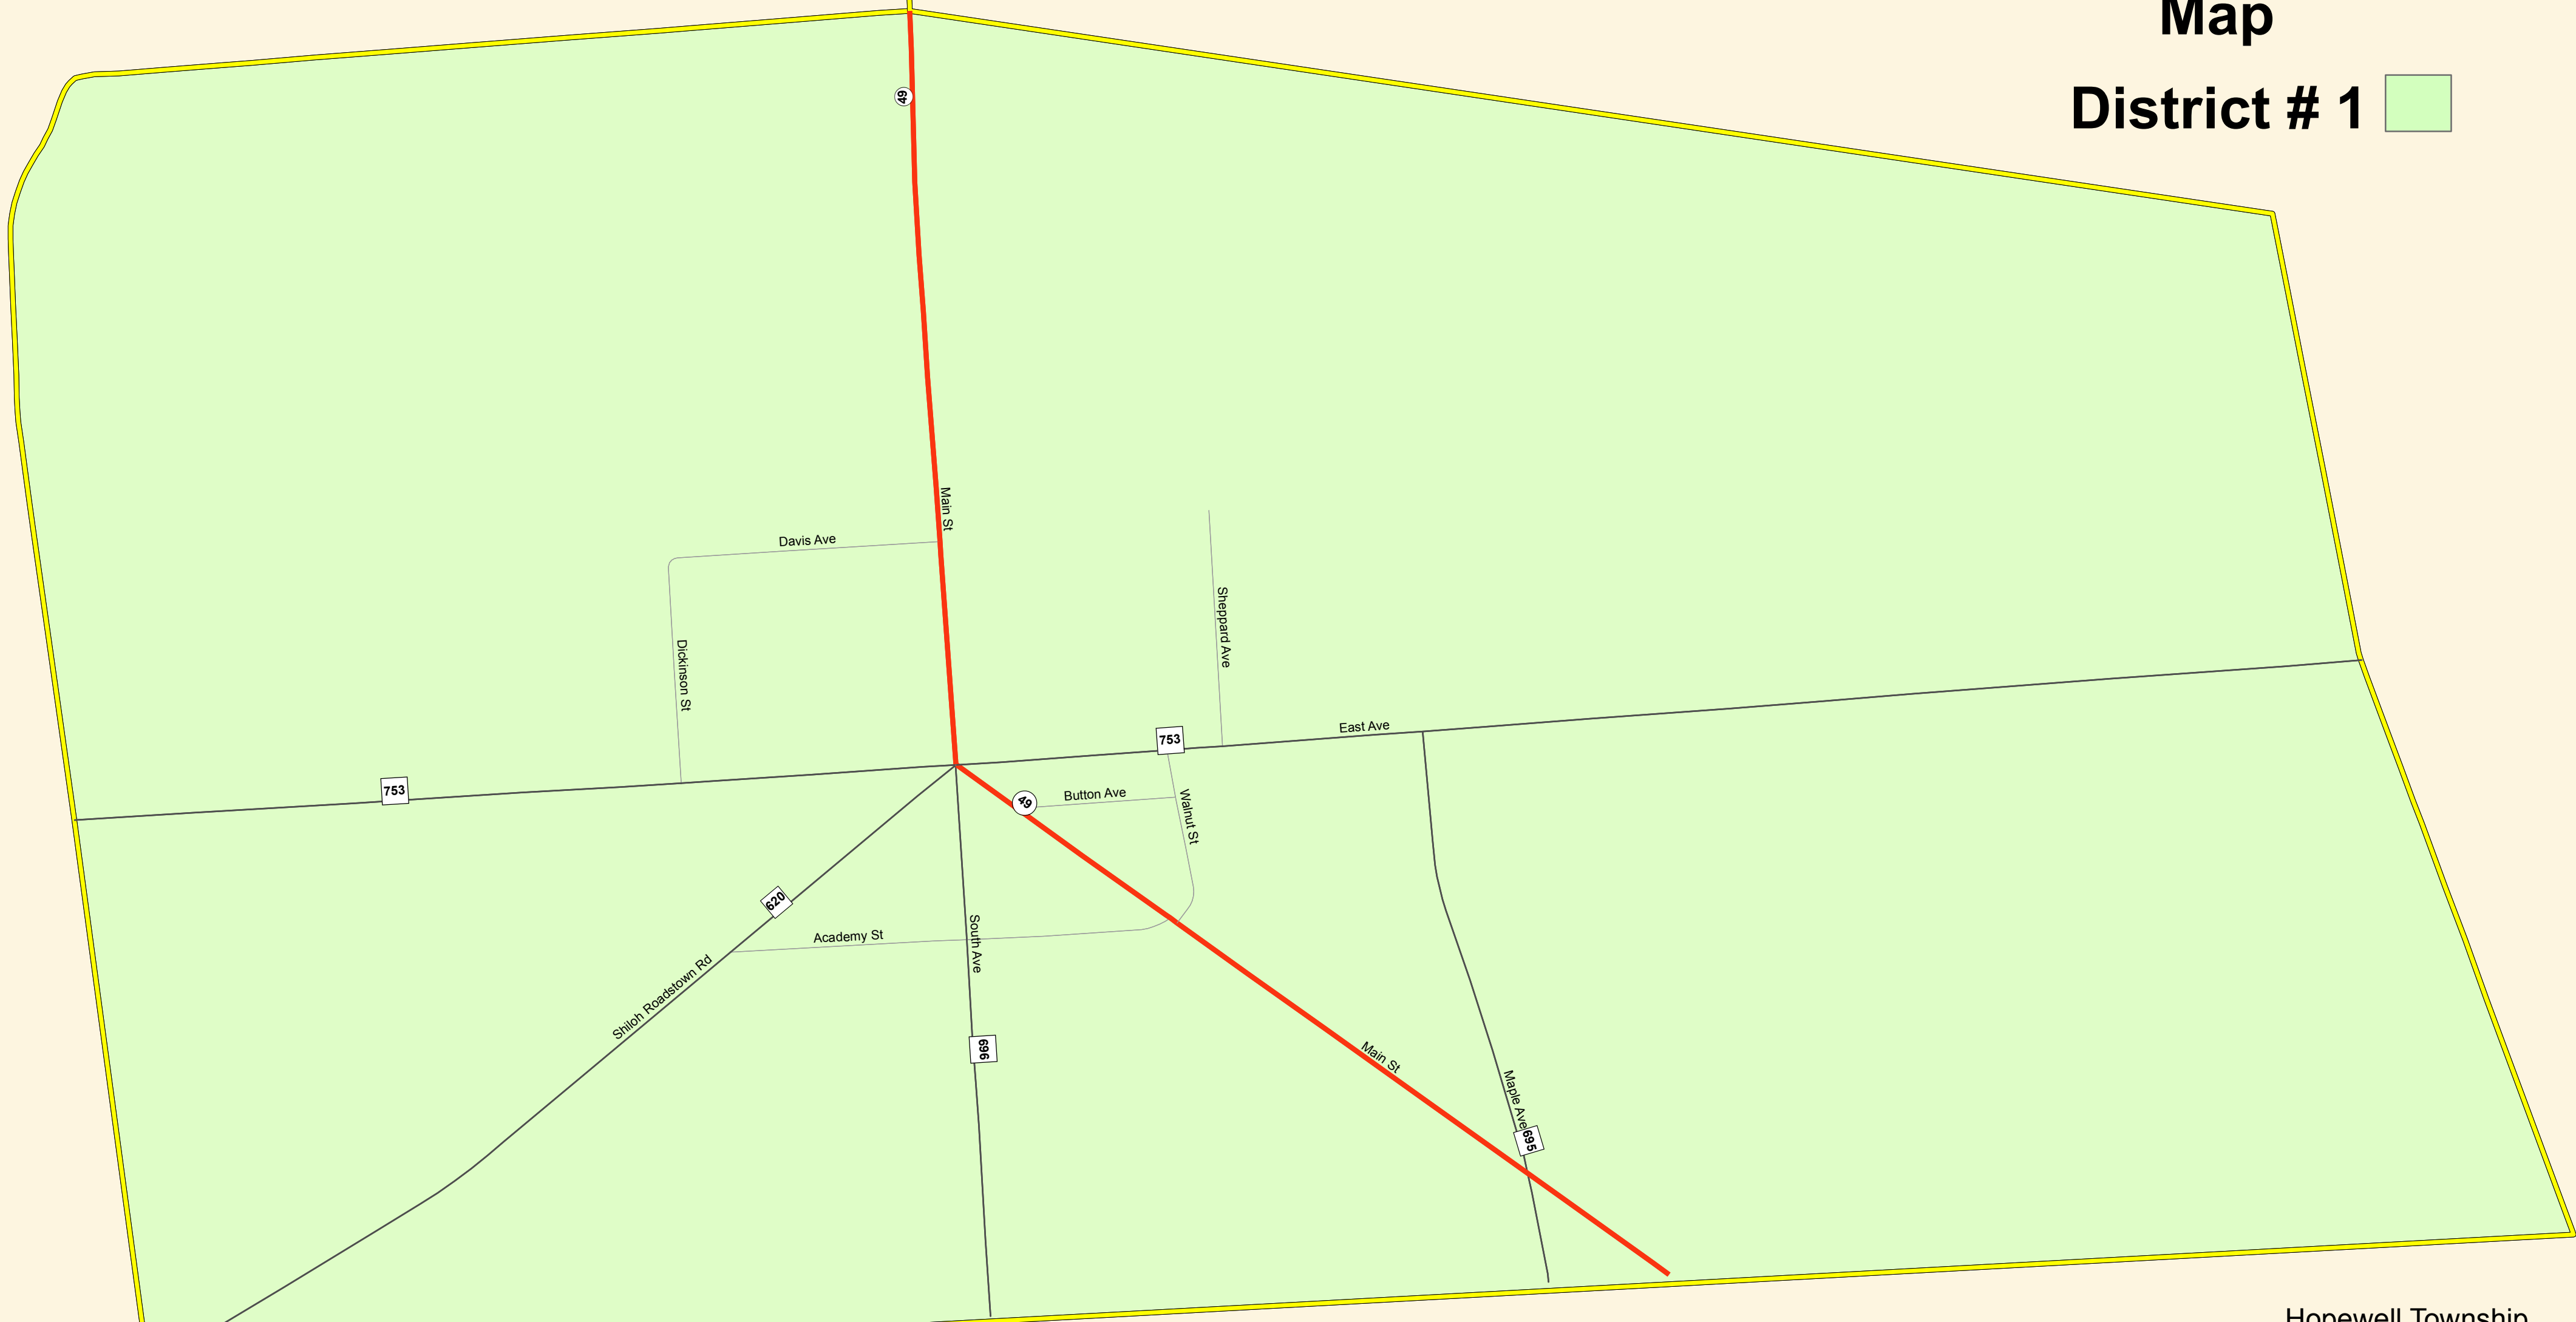

Stow Creek Township

Borough of Shiloh Cumberland County NJ Voting District Map

District # 1 

Hopewell Township

Cumberland County Board of Elections

Produced by:
Cumberland County Geographic Information Systems
Department of Planning
790 East Commerce Street
Bridgeton, NJ 08302
Sharon Mollick GISP
Tel. 856-453-2175
Fax 856-453-9138
Email:
sharonmo@co.cumberland.nj.us